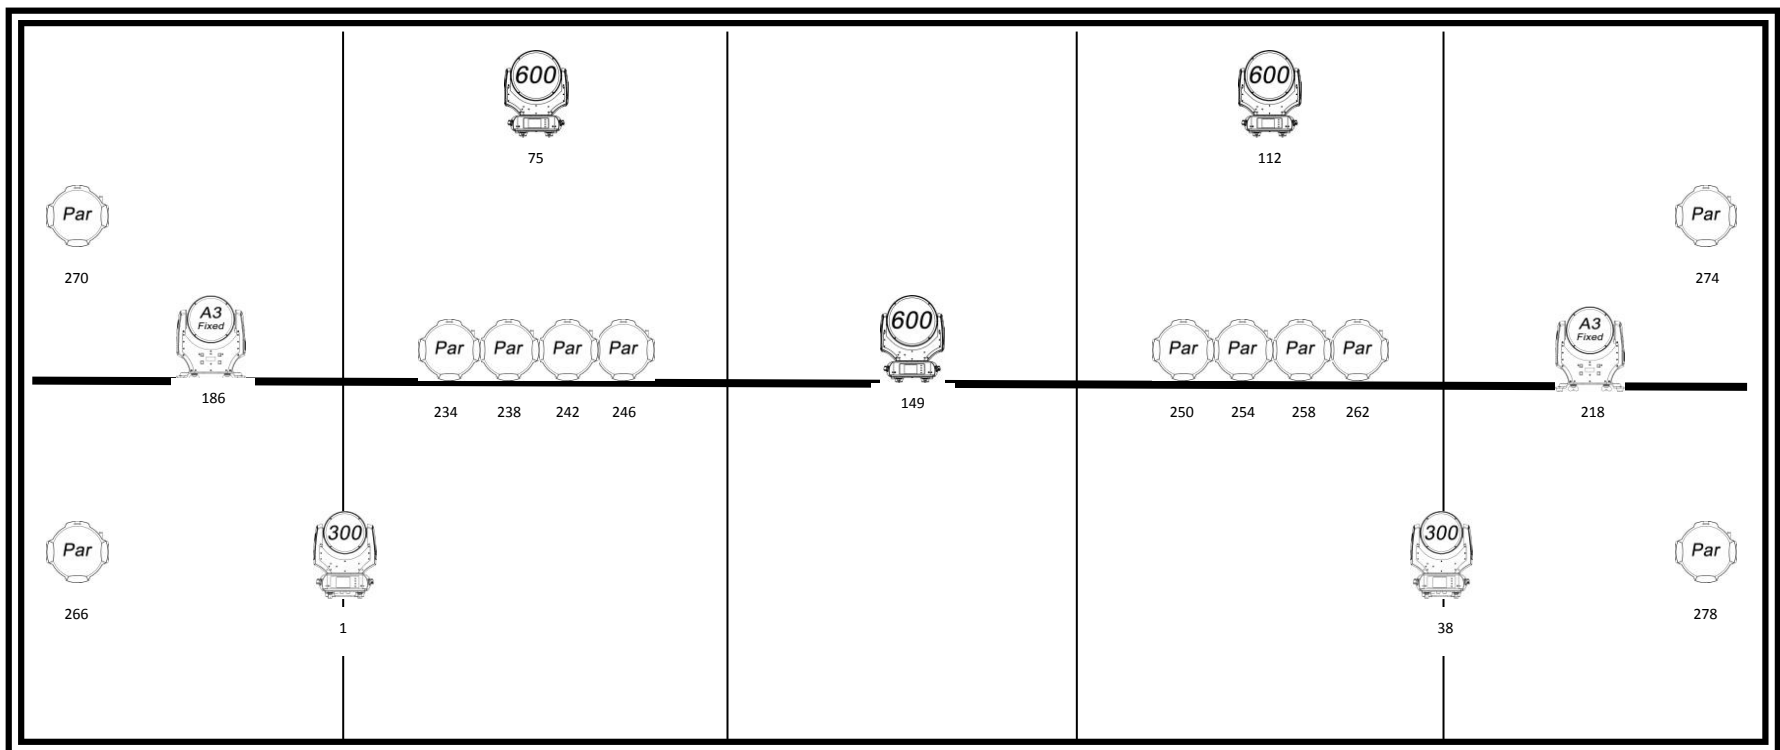

Universe 1 & 2

Universe 3

Universe 4

Universe 5

-  Robe 600 Wash
-  Robe 300 Wash
-  Robe 100 Wash
-  Robe Actor 6 Wash
-  Robe Actor 3 Wash
-  Robe LEDForce RGBW