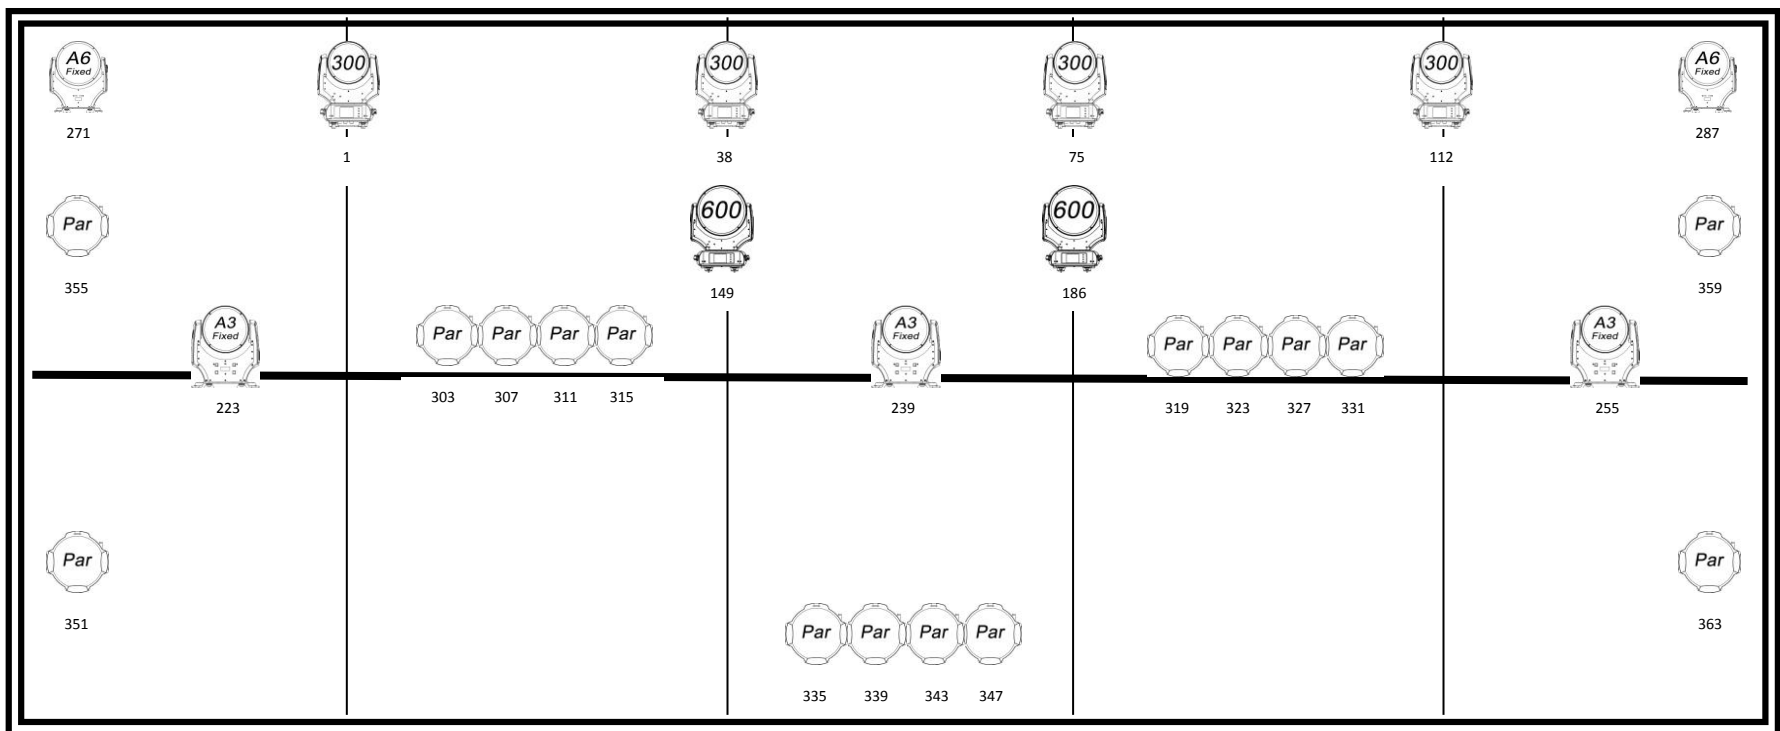

Universe 1 & 2

Universe 3

Universe 4

Universe 5

-  Robe 600 Wash
-  Robe 300 Wash
-  Robe 100 Wash
-  Robe Actor 6 Wash
-  Robe Actor 3 Wash
-  Robe LEDForce RGBW