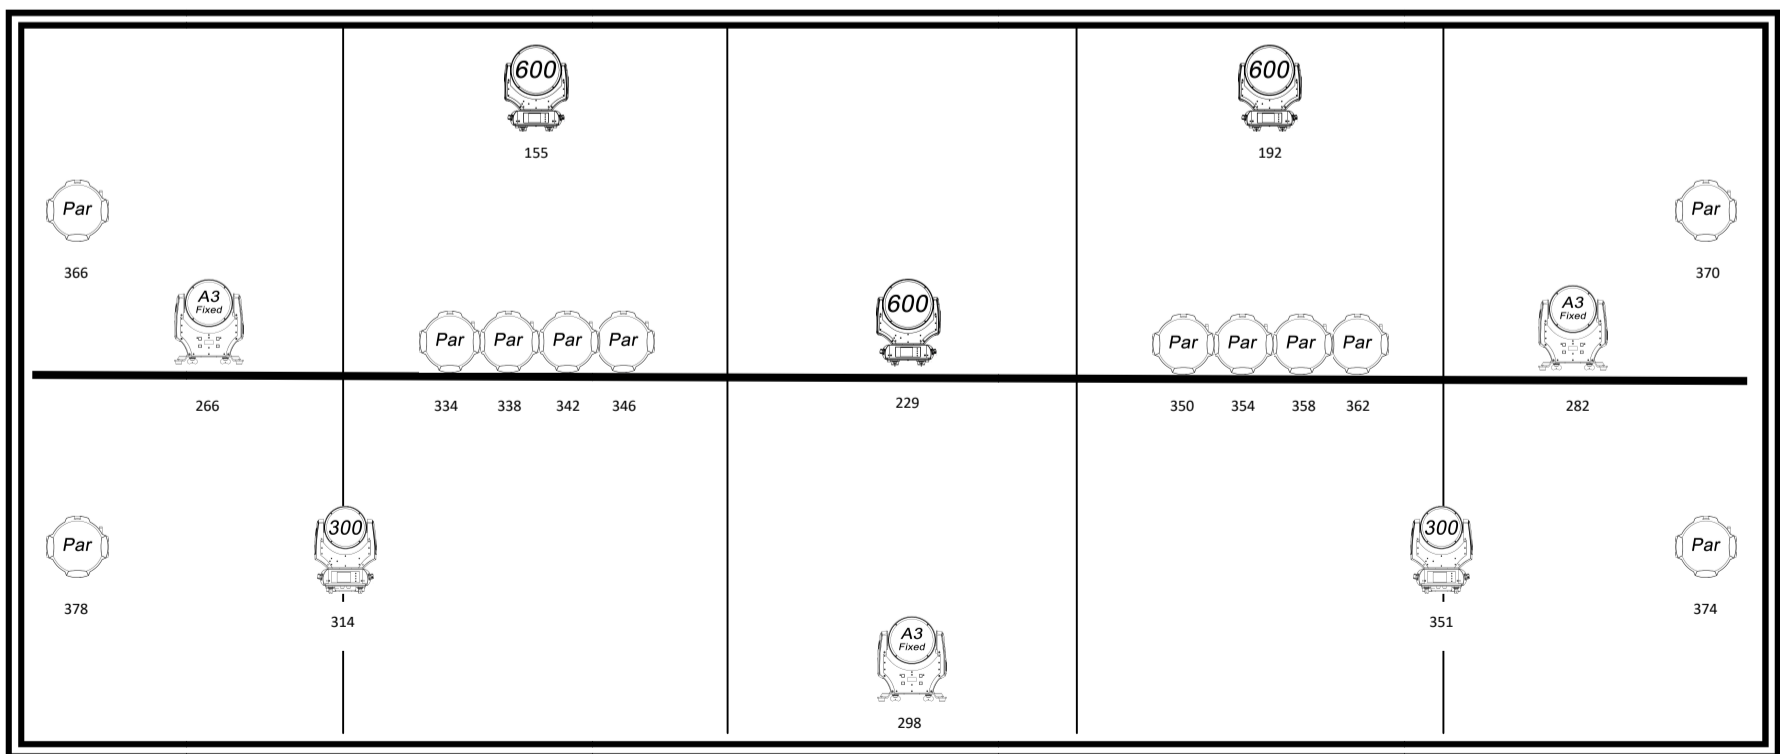

Universe 1 & 2

Universe 3

Universe 4 & 5

Universe 8 & 9

-  Robe 600 Wash
-  Robe 300 Wash
-  Robe 100 Wash
-  Robe Actor 6 Wash
-  Robe Actor 3 Wash
-  Robe LEDForce RGBW