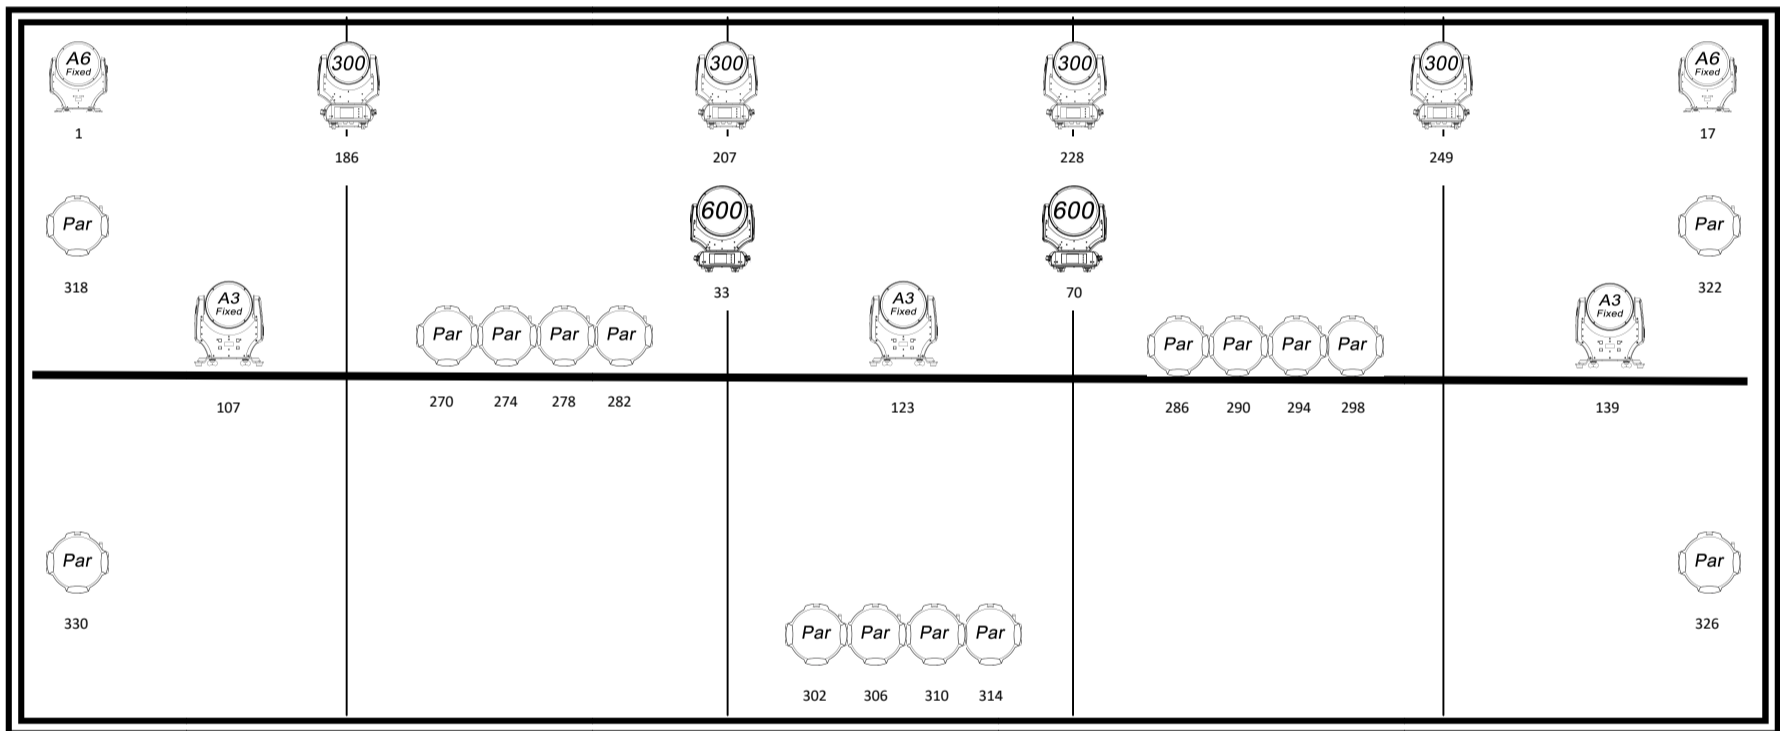

Universe 1 & 2

Universe 3

Universe 4 & 5

Universe 8 & 9

-  Robe 600 Wash
-  Robe 300 Wash
-  Robe 100 Wash
-  Robe Actor 6 Wash
-  Robe Actor 3 Wash
-  Robe LEDForce RGBW