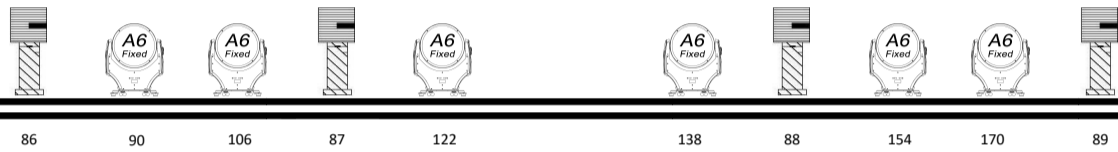

Universe 1 & 2

Universe 3

Universe 4 & 5

Universe 8 & 9

-  Robe 600 Wash
-  Robe 300 Wash
-  Robe 100 Wash
-  Robe Actor 6 Wash
-  Robe Actor 3 Wash
-  Robe LEDForce RGBW