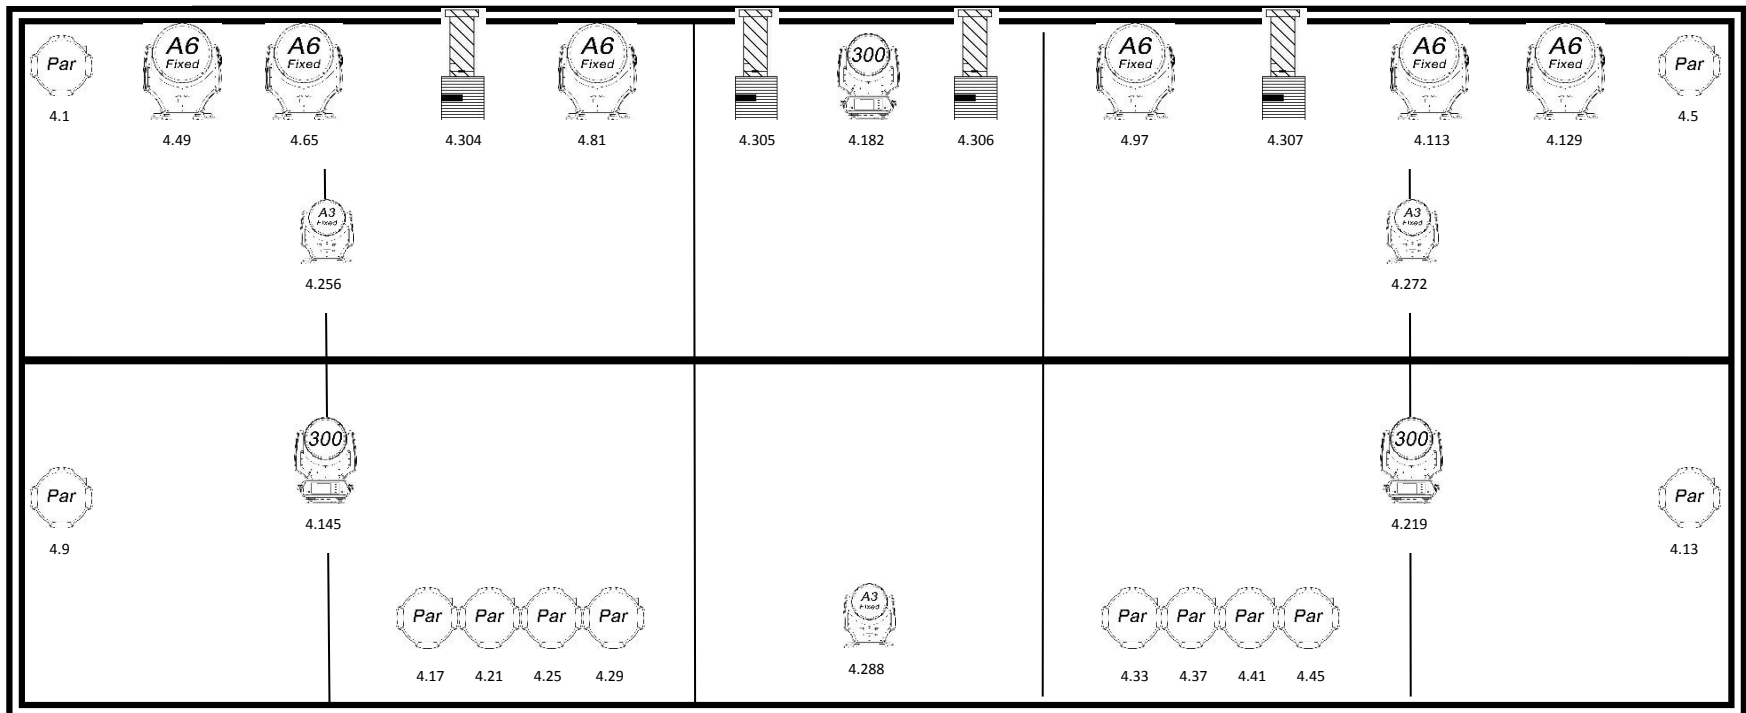

Universe 1 & 2

Universe 3

Universe 4

Universe 5

-  Robe 600 Wash
-  Robe 300 Wash
-  Robe 100 Wash

-  Robe Actor 6 Wash
-  Robe Actor 3 Wash
-  Robe LEDForce RGBW