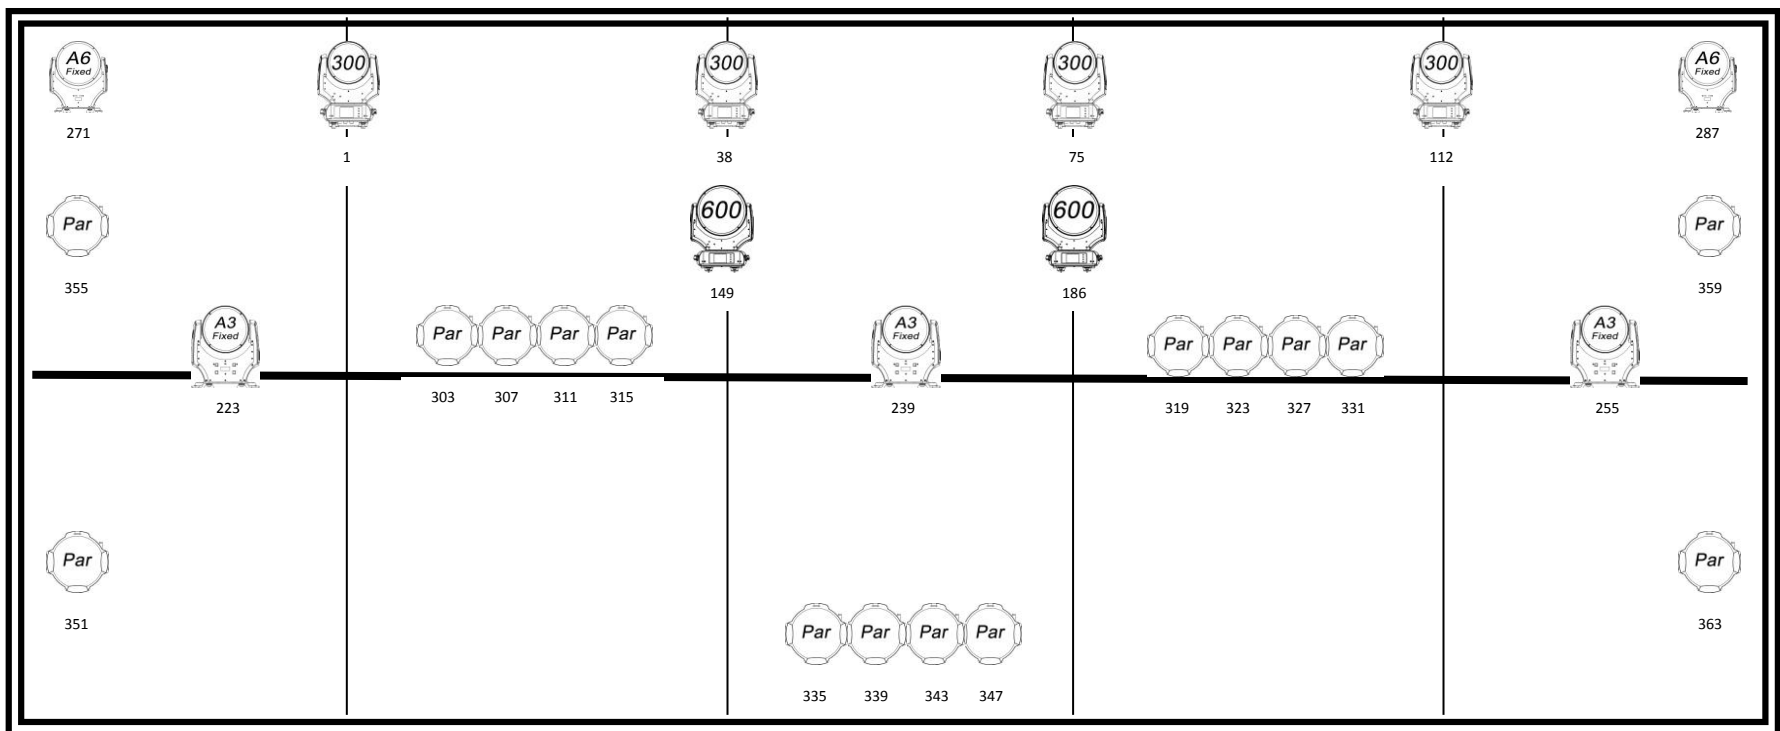

Universe 1 & 2

Universe 3

Universe 4

Universe 5

-  Robe 600 Wash
-  Robe Actor 6 Wash
-  Robe 300 Wash
-  Robe Actor 3 Wash
-  Robe 100 Wash
-  Robe LEDForce RGBW