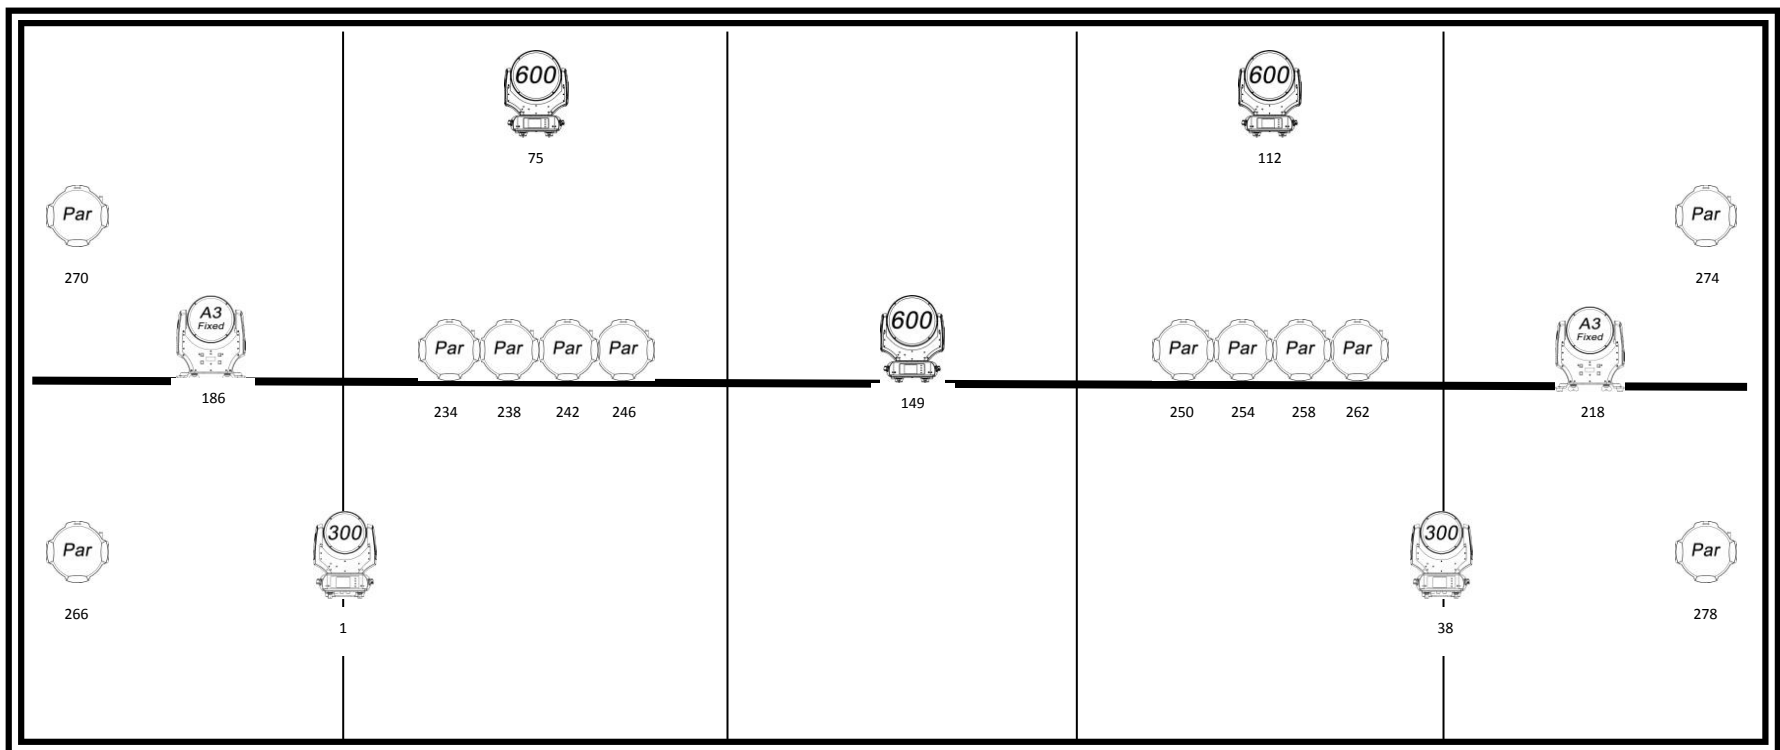

Universe 1 & 2

Universe 3

Universe 4

Universe 5

-  Robe 600 Wash
-  Robe Actor 6 Wash
-  Robe 300 Wash
-  Robe Actor 3 Wash
-  Robe 100 Wash
-  Robe LEDForce RGBW